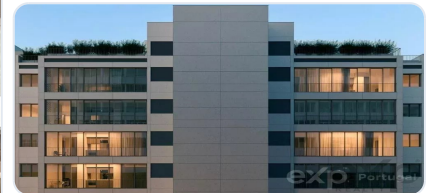

1 bedroom apartment located in Estrela, Lisbon

Ref: 85506336 | Lisboa > Lisboa > Estrela

€875.000

Business type	Sale	Property type	Apartment
Bedrooms	2	Bathrooms	-
Area	115,85 m2		

Description

Premium Residences in Lisbon with panoramic views over the city. 1 bedroom apartment with 49 m², in an authentic city haven. Infante Residences is located in Lisbon's historical center with 45 apartments. It is a modern rehabilitation project with quality, comfort, and distinctive values as fundamental tenets. This emblematic building benefits from its panoramic views and leisure areas in one of the capital's most noble neighborhoods, Estrela. These unique private retreats from the daily city life are within walking distance to the city's riverside and nearby parks, perfect for relaxing walks and bike rides. Serviced by a solid public transportation network, services, restaurants and shops, Infante Residences will also be within walking distance from the new metro station that is set to open by 2025. Infante Residences condominium benefits from an exclusive access to an elegant rooftop with pool and leisure area, ideal to enjoy panoramic views over the city and the Tejo River. The interiors of all one, two and three-bedroom apartments have high quality, finishes, as well as a one-of-a-kind harmonious and functional design. All apartments include air-conditioning, fully equipped kitchens, wooden floors, and double-glazed windows. All images and information available on this website are indicative only and may be changed without prior notice for technical, commercial or legal reasons, and are therefore not contractually binding.