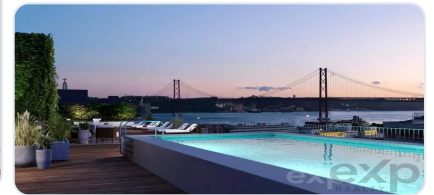

1 bedroom apartment located in Estrela, Lisbon

Ref: 85506343 | Lisboa > Lisboa > Estrela

€960.000

Business type	Sale	Property type	Apartment
Bedrooms	2	Bathrooms	-
Area	115,95 m2		

Description

Premium Residences in Lisbon with panoramic views over the city. 1 bedroom apartment with 49 m², in an authentic city haven. Infante Residences is located in Lisbon's historical center with 45 apartments. It is a modern rehabilitation project with quality, comfort, and distinctive values as fundamental tenets. This emblematic building benefits from its panoramic views and leisure areas in one of the capital's most noble neighborhoods, Estrela. These unique private retreats from the daily city life are within walking distance to the city's riverside and nearby parks, perfect for relaxing walks and bike rides. Serviced by a solid public transportation network, services, restaurants and shops, Infante Residences will also be within walking distance from the new metro station that is set to open by 2025. Infante Residences condominium benefits from an exclusive access to an elegant rooftop with pool and leisure area, ideal to enjoy panoramic views over the city and the Tejo River. The interiors of all one, two and three-bedroom apartments have high quality, finishes, as well as a one-of-a-kind harmonious and functional design. All apartments include air-conditioning, fully equipped kitchens, wooden floors, and double-glazed windows. All images and information available on this website are indicative only and may be changed without prior notice for technical, commercial or legal reasons, and are therefore not contractually binding.