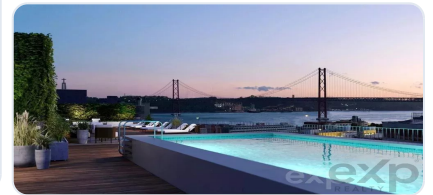

1 bedroom apartment located in Estrela, Lisbon

Ref: 85506344 | Lisboa > Lisboa > Estrela

€555.000

Business type	Sale	Property type	Apartment
Bedrooms	1	Bathrooms	-
Area	55,75 m2		

Description

Premium Residences in Lisbon with panoramic views over the city. 1 bedroom apartment with 49 m², in an authentic city haven. Infante Residences is located in Lisbon's historical center with 45 apartments. It is a modern rehabilitation project with quality, comfort, and distinctive values as fundamental tenets. This emblematic building benefits from its panoramic views and leisure areas in one of the capital's most noble neighborhoods, Estrela. These unique private retreats from the daily city life are within walking distance to the city's riverside and nearby parks, perfect for relaxing walks and bike rides. Serviced by a solid public transportation network, services, restaurants and shops, Infante Residences will also be within walking distance from the new metro station that is set to open by 2025. Infante Residences condominium benefits from an exclusive access to an elegant rooftop with pool and leisure area, ideal to enjoy panoramic views over the city and the Tejo River. The interiors of all one, two and three-bedroom apartments have high quality, finishes, as well as a one-of-a-kind harmonious and functional design. All apartments include air-conditioning, fully equipped kitchens, wooden floors, and double-glazed windows. All images and information available on this website are indicative only and may be changed without prior notice for technical, commercial or legal reasons, and are therefore not contractually binding.