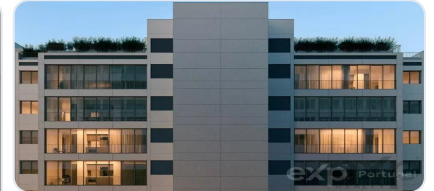

At RealKasa®, our market strategy is focused on discretion, premium presentation, and highly qualified buyer matching. Each property is positioned with a tailored narrative to maximize perceived value and market response.

1 bedroom apartment located in Estrela, Lisbon

Ref: 85506347 | Lisboa > Lisboa > Estrela

€975.000

Business type	Sale	Property type	Apartment
Bedrooms	2	Bathrooms	-
Area	115,85 m2