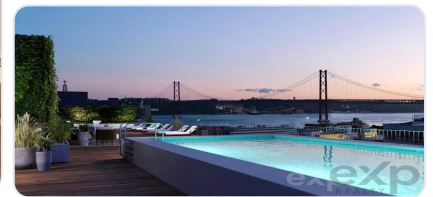

1 bedroom apartment located in Estrela, Lisbon

Ref: 85506350 | Lisboa > Lisboa > Estrela

€585.000

Business type	Sale	Property type	Apartment
Bedrooms	1	Bathrooms	-
Area	57,7 m2		

Description

Premium Residences in Lisbon with panoramic views over the city. 1 bedroom apartment with 49 m², in an authentic city haven. Infante Residences is located in Lisbon's historical center with 45 apartments. It is a modern rehabilitation project with quality, comfort, and distinctive values as fundamental tenets. This emblematic building benefits from its panoramic views and leisure areas in one of the capital's most noble neighborhoods, Estrela. These unique private retreats from the daily city life are within walking distance to the city's riverside and nearby parks, perfect for relaxing walks and bike rides. Serviced by a solid public transportation network, services, restaurants and shops, Infante Residences will also be within walking distance from the new metro station that is set to open by 2025. Infante Residences condominium benefits from an exclusive access to an elegant rooftop with pool and leisure area, ideal to enjoy panoramic views over the city and the Tejo River. The interiors of all one, two and three-bedroom apartments have high quality, finishes, as well as a one-of-a-kind harmonious and functional design. All apartments include air-conditioning, fully equipped kitchens, wooden floors, and double-glazed windows. All images and information available on this website are indicative only and may be changed without prior notice for technical, commercial or legal reasons, and are therefore not contractually binding.