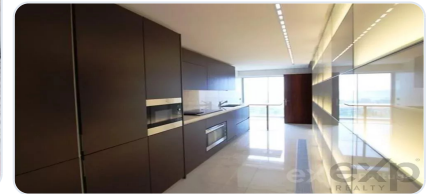

At RealKasa®, our market strategy is focused on discretion, premium presentation, and highly qualified buyer matching. Each property is positioned with a tailored narrative to maximize perceived value and market response.

Fantastic 4-bedroom apartment in the Sky Restelo building

Ref: 85506584 | Lisboa > Lisboa > Lisboa

€2.300.000

Business type	Sale	Property type	Apartment
Bedrooms	4	Bathrooms	-
Area	278,6 m2