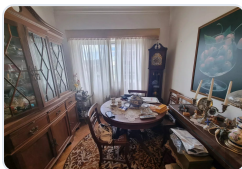

The generously-sized kitchen is equipped with AEG appliances, luxury furniture from the Italian factory Boffi, and high-quality finishes in floors, walls, ceilings, furniture, lighting and paintings.

The living room is equally spacious, with premium finishes on doors, floors, ceilings, glass, wood, lighting and paint, providing a peaceful and relaxing environment to enjoy with friends and family.

The Sky Restelo condominium also has state-of-the-art home automation technology, including electrical, data, telephone, sound, alarm, heating and cooling systems, to ensure a comfortable and safe environment.

In addition, the common areas, such as the bar, sauna, gym, changing rooms, rooftop and swimming pools, condo lounge and access spaces, are equipped with premium finishes and regularly maintained to ensure maximum safety and hygiene.

The location of the condominium is privileged, with panoramic views over the city and the River Tagus, and unique surroundings that include easy road access, schools, universities, parks, a leading hospital and large commercial areas.

Investing in this luxury apartment in Sky Restelo is an opportunity to enjoy maximum comfort, well-being and quality of life in the heart of the city, but away from its hustle and bustle.

Related Properties

Lisboa > Lisboa > São Domingos de Benfica

T1 apartment in São Domingos de Benfica, Lisbon

Ref: 87014700

€279.000