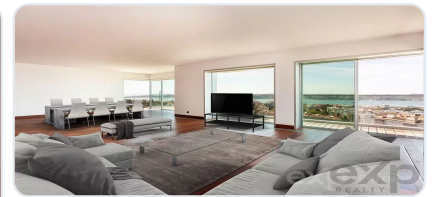

At RealKasa®, our market strategy is focused on discretion, premium presentation, and highly qualified buyer matching. Each property is positioned with a tailored narrative to maximize perceived value and market response.

Fantastic 4-bedroom apartment in the Sky Restelo building

Ref: 85506752 | Lisboa > Lisboa > Lisboa

€2.325.000

Business type	Sale	Property type	Apartment
Bedrooms	4	Bathrooms	-
Area	286,95 m2